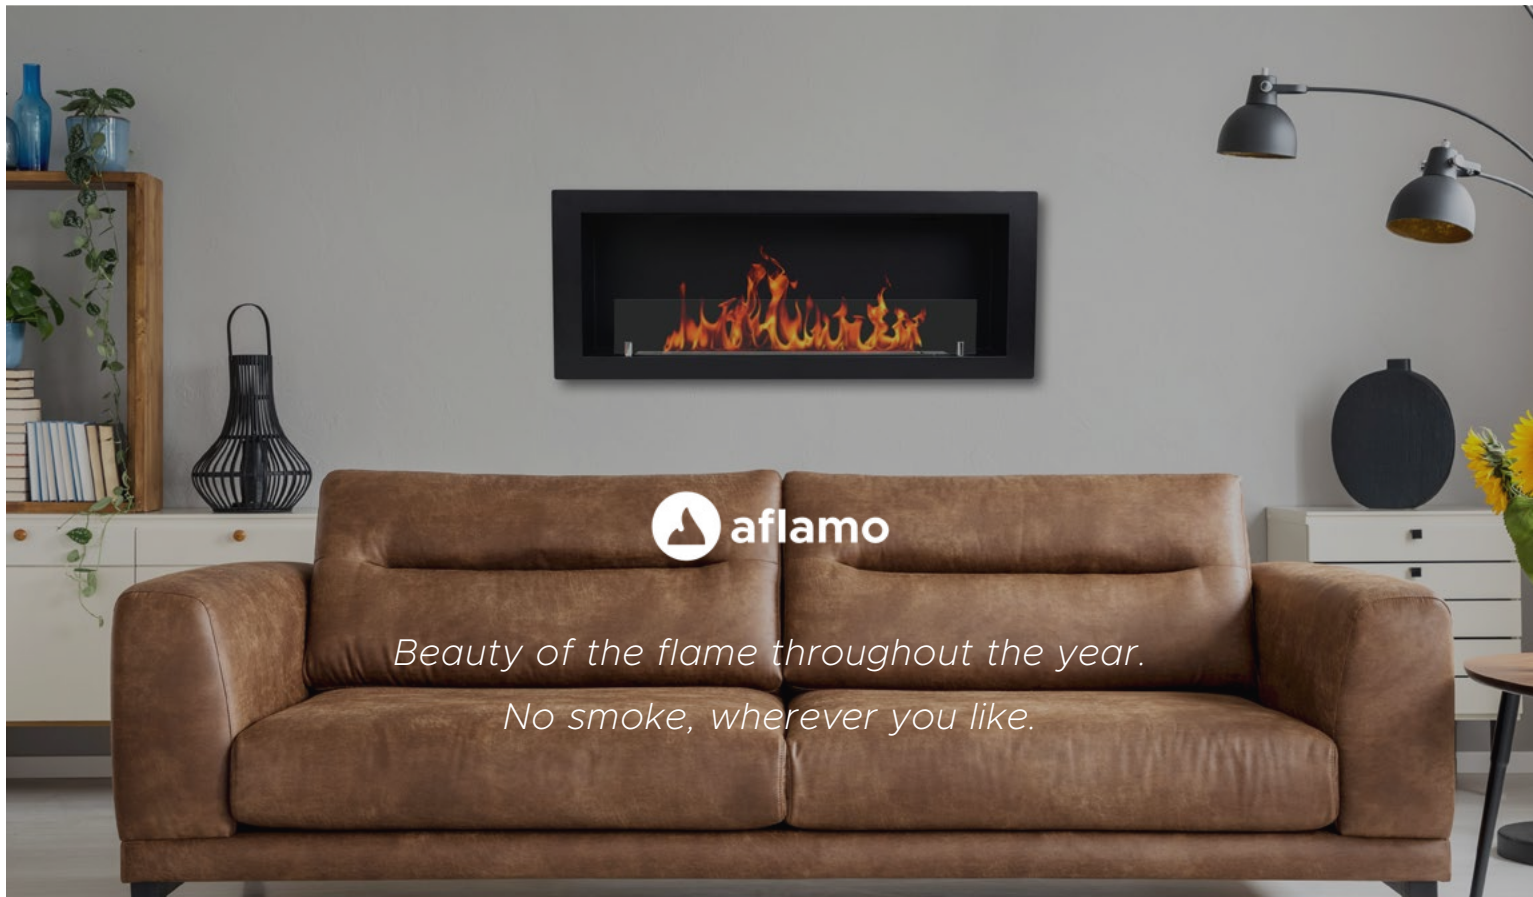

90 x 90 x 30

*VIGO CLASSIC | MODERN*

ETHANOL FIREPLACE

**Colors:**

White Concrete Oak Walnut

**Dimensions**

**(W x H x D cm):**

74 x 88 x 20

# POKER

ETHANOL FIREPLACE

**Dimensions**  
**(W x H x D cm):**  
66 x 82 x 21

# SMART

ETHANOL FIREPLACE

*Beauty of the flame throughout the year.  
No smoke, wherever you like.*

aflamo.com

+48 535-222-550

AVEKO  
ul. Dębowa 2  
84-207 Łężyce